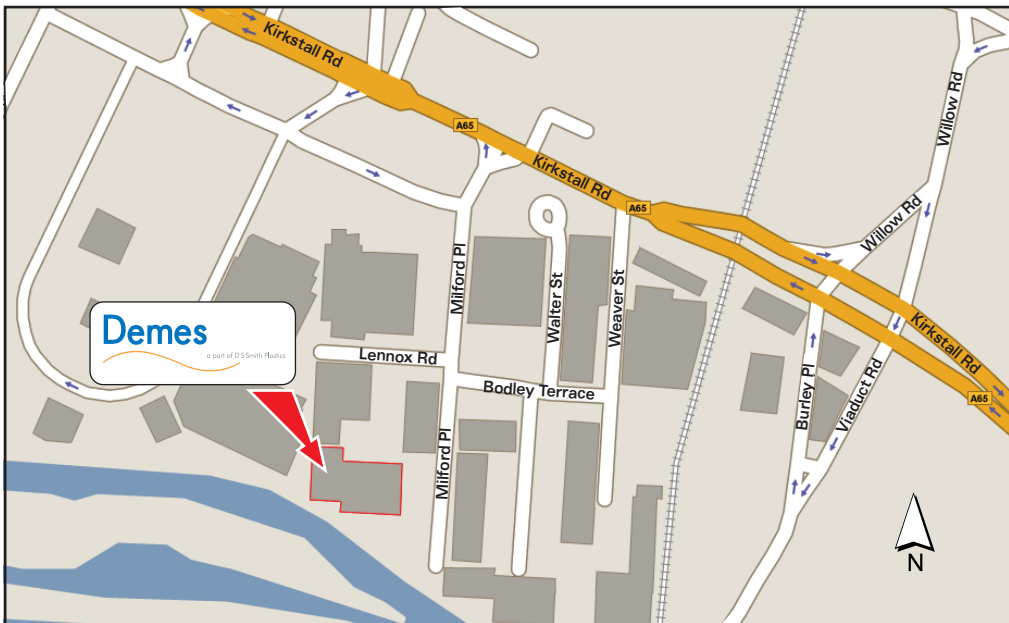

How to find Demes, Leeds, Yorkshire UK.

By Car

From M1/M621

Leave the M1 at junction 43 and follow signs to Leeds Centre (M621). Leave the M621 at junction 2 (signposted A643 Morley), then at the roundabout take the 3rd exit onto the A643 / A58 (signposted Wetherby). Continue for 2 miles.

At the roundabout take the 4th exit onto Wellington Road A58 (signposted City Centre, Wetherby). After half a mile, branch left (signposted Ilkley, Airport), then keep in left-hand lanes and continue forward onto the A65 (signposted Ilkley). Continue for 1 mile under the viaduct.

Take the 2nd left after the viaduct, signposted to Kirstall Industrial Park. The Demes depot is at the end of the road on the right.

By Train

Leeds station is a 10 minute taxi ride away.

Contact Details

Demes
Units 3/4
Cardigan Trading Estate
Leeds, LS4 2BL
Tel: +44 (0)1132 308 570
Fax: +44 (0)1132 792 452
www.demes-logistics.com