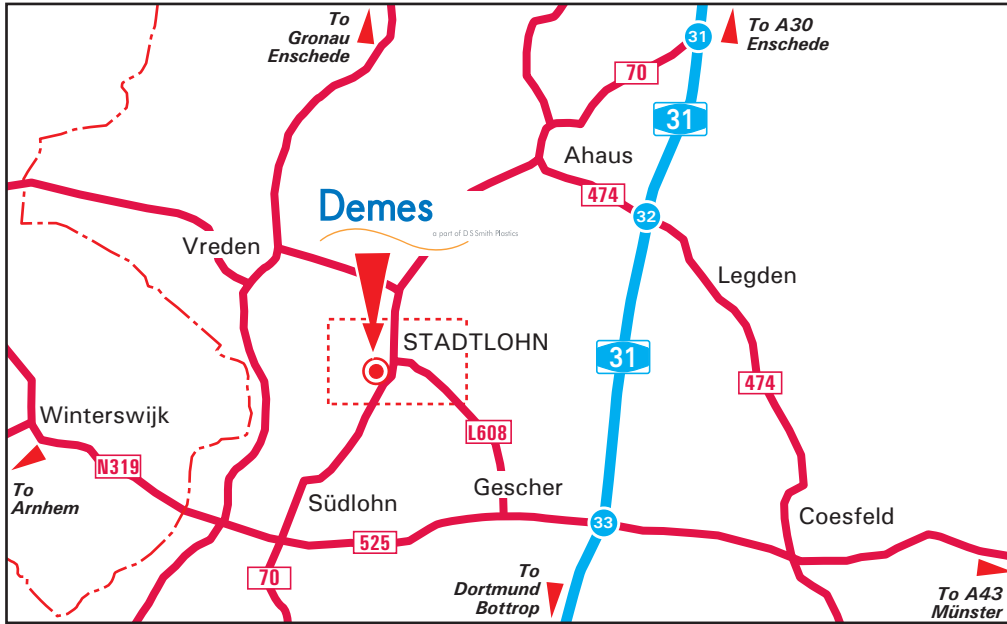

How to find Demes, Stadtlohn, Germany.

By Car

From the A31

Leave the A31 at Junction 33 (Anschlußstelle Gescher/Coesfeld). Join the B525, following signs for Gescher.

Turn right onto L608, following signs for Stadtlohn. Continue on L608 until the roundabout junction at Breul. Turn left at this roundabout and continue along Westfalenring, which becomes Siemensstraße.

Continue straight across the roundabout junction (with the B70).

At the second roundabout, take the third exit which is Boschstraße.

The road turns to the left, keep following Boschstraße. Demes is located on the left hand side at the end of the road.