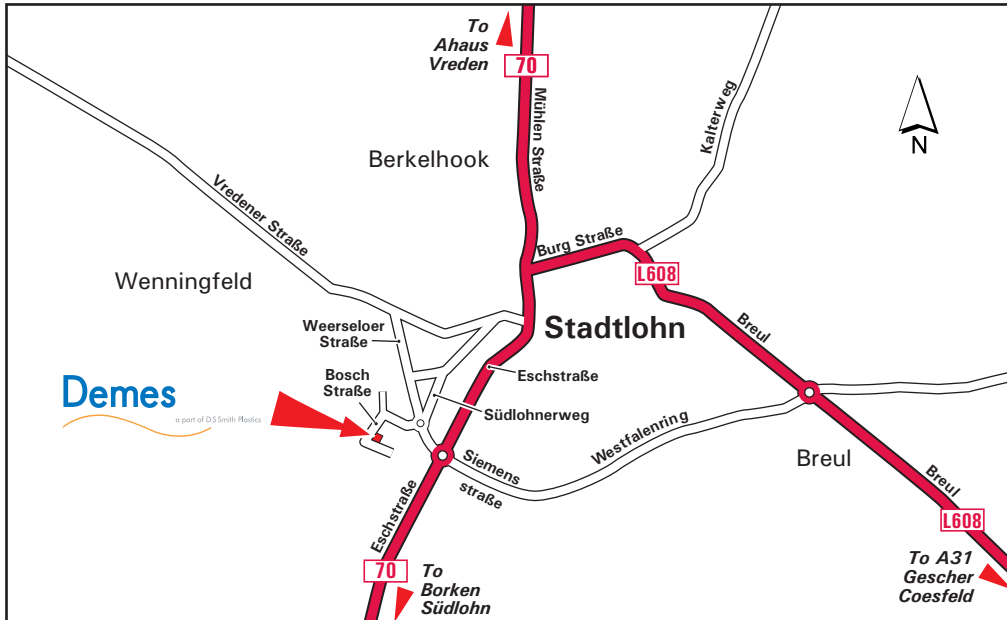

How to find Demes, Stadtlohn, Germany.

By Car

From the A31

Leave the A31 at Junction 33 (Anschlußstelle Gescher/Coesfeld). Join the B525, following signs for Gescher.

Turn right onto L608, following signs for Stadtlohn. Continue on L608 until the roundabout junction at Breul. Turn left at this roundabout and continue along Westfalenring, which becomes Siemensstraße.

Continue straight across the roundabout junction (with the B70).

At the second roundabout, take the third exit which is Boschstraße.

The road turns to the left, keep following Boschstraße. Demes is located on the left hand side at the end of the road.